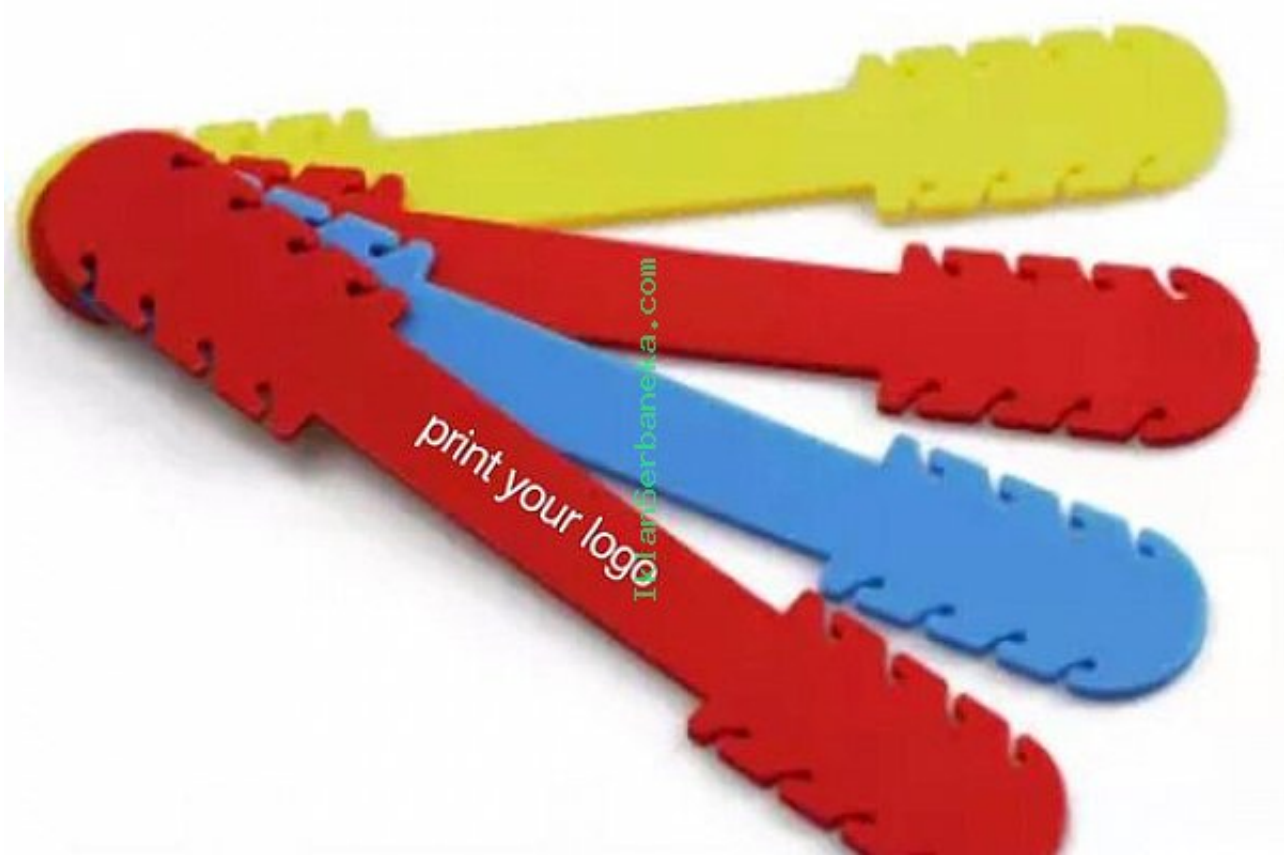

Mask Extension

Everything else

Description

The Face Mask extension ear rope magic buckle had three adjustable levels, suit for most of the people. Custom mask extension ear hook on the two sides of your face mask, and adjust the 3 levels according to your need. Small but practical, super easy and convenient to wear.

The face mask extension ear hooks are suitable for most people with different work. eg. doctor, office work, and some special one. For children also they can easily wear mask with this mask extension. Make sure your brand is well visible to others especially your potential customers by having a custom mask extension. Call us now to customize this face mask extension with any text, designs, and message.